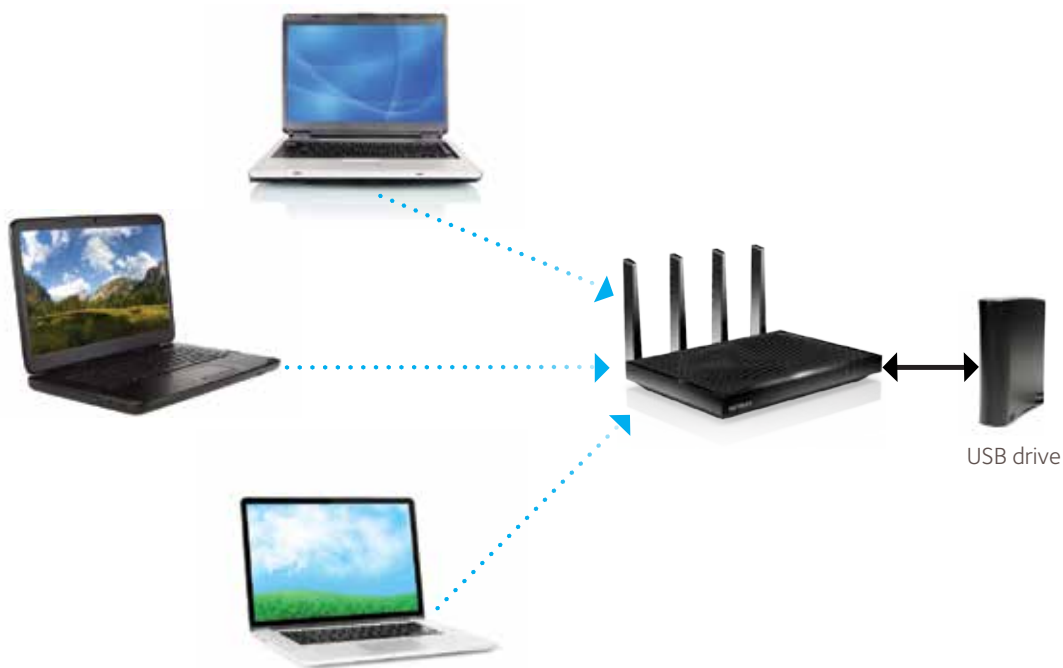

ReadySHARE Vault: Free software for automatic incremental backup for all Windows PC in your home.