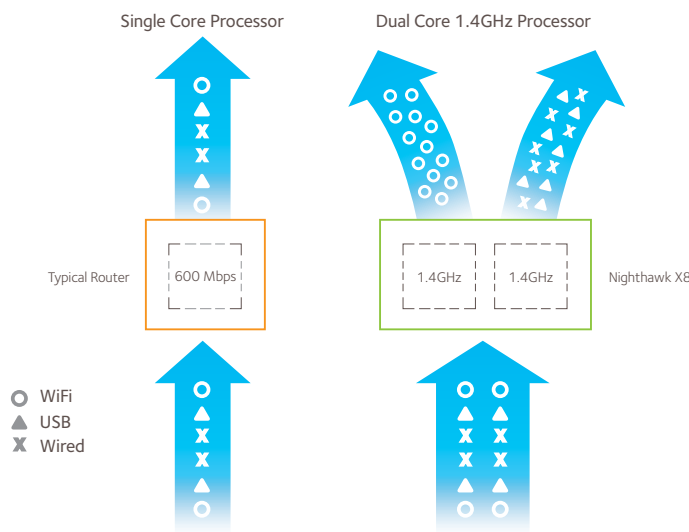

Applications have same priority

Traditional WiFi

Automatically recognizes & prioritizes applications

Dynamic QoS

### Powerful Dual Core 1.4GHz processor for faster processing

Basic WiFi routers use simple single core processors to connect WiFi devices to the Internet.

Nighthawk X8 delivers Tri-band WiFi, quad-stream performance on each band, Multi-User MIMO capable, has 6 Gigabit LAN ports with Port Aggregation, and USB interface to connect external USB storage. Using a single core processor would cause severe performance issues as various processes compete for CPU power.

That's why the X8 utilizes a powerful 1.4GHz dual core processor to separate processes and prioritize high-performance WiFi connections to get maximum combined WiFi speeds of up to 5 Gbps.