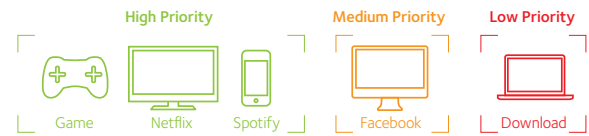

### Dynamic Quality of Service (QoS)

If you like gaming and streaming videos, then you can benefit from Dynamic Quality of Service (QoS).

Dynamic QoS automatically prioritizes bandwidth to latency sensitive applications like online gaming and video streaming by recognizing application and device information as well as bandwidth needs. Dynamic QoS will also ensure that lower priority applications like file downloads will never get completely stopped.

Applications have same priority

Traditional WiFi

Automatically recognizes & prioritizes applications

Dynamic QoS