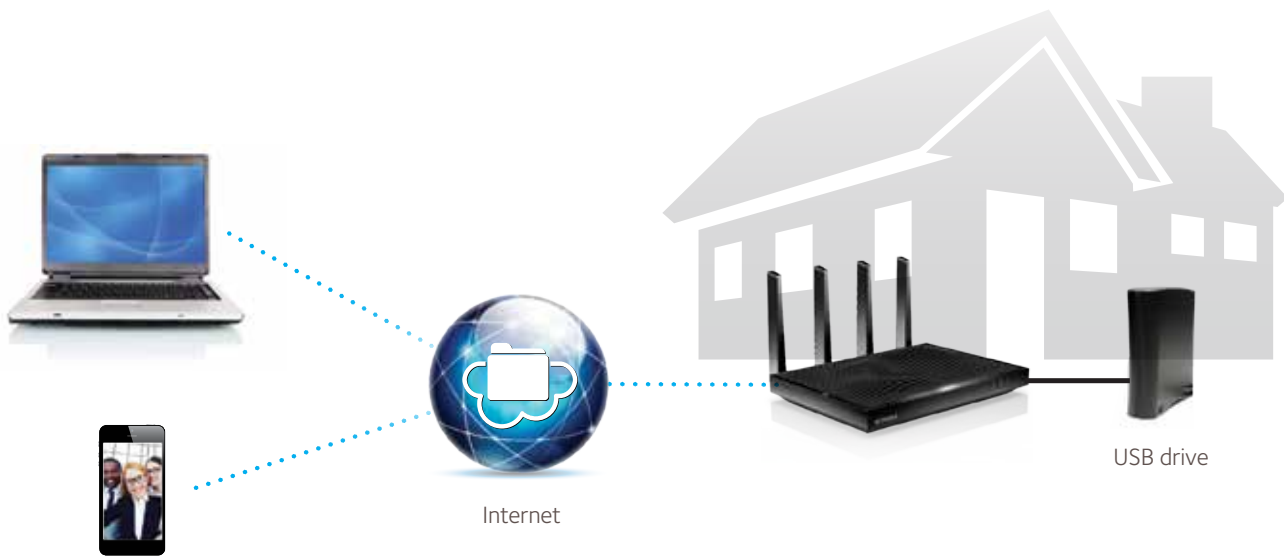

ReadyCLOUD® USB Access—Access Your Files Wherever, Whenever

Access and share your files via secure, personal cloud storage with NETGEAR ReadyCLOUD® USB Access. Once you've connected your USB drive to your NETGEAR Nighthawk X8 and uploaded all your favorite files, you can enjoy the convenience and accessibility anytime & anywhere you have an Internet connection. No fees, storage limitations, or privacy concerns of cloud storage services. Using the ReadyCLOUD mobile app or web portal, you'll now have anytime, anywhere access to your USB drive at home... it's that easy!

- Setup your and access ReadyCLOUD via the web portal <http://readycloud.netgear.com/>
- Download mobile app for Android <https://play.google.com/store/apps/details?id=com.netgear.readycloud&hl=en>
- Download mobile app for iOS <https://itunes.apple.com/us/app/readycloud/id700730254?mt=8>

With ReadyCLOUD, remotely access your files stored at home through the browser or smartphone app.