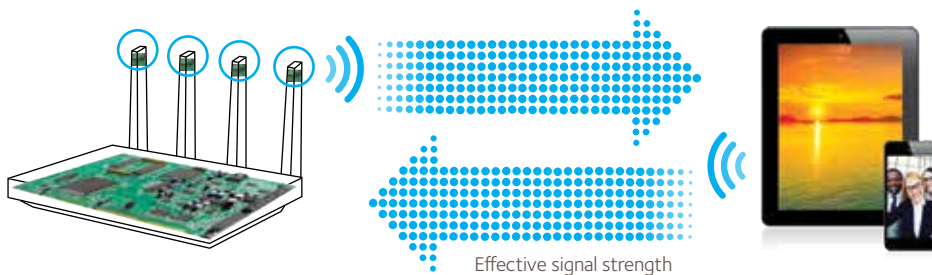

Nighthawk X8 Active antennas compensate for weaker mobile device signals and effectively improve signal strength.