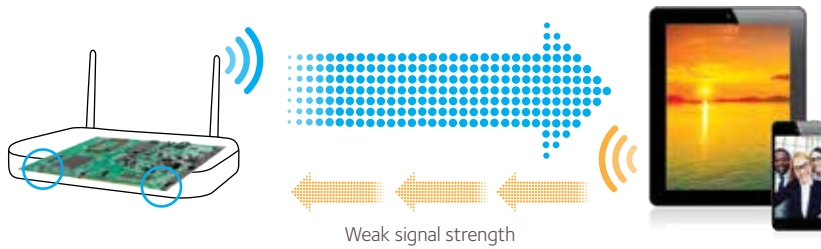

Traditional WiFi router has harder time receiving weaker mobile device signals.