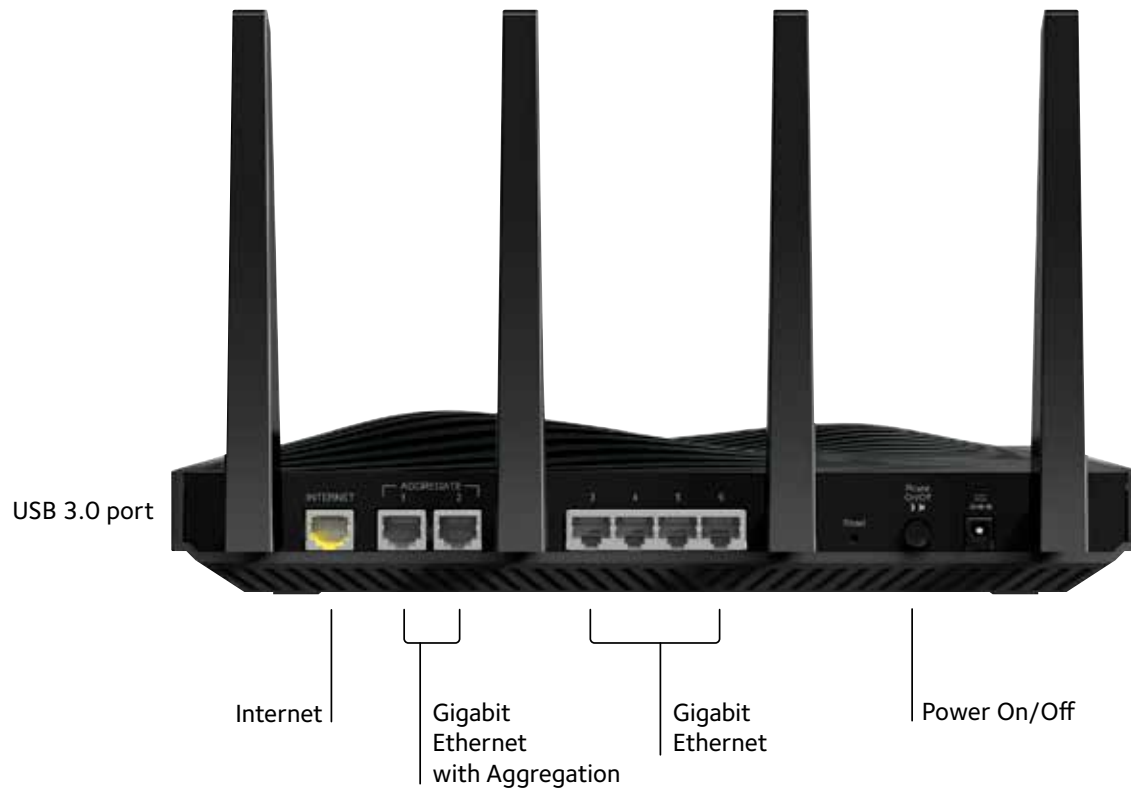

Connection Diagram