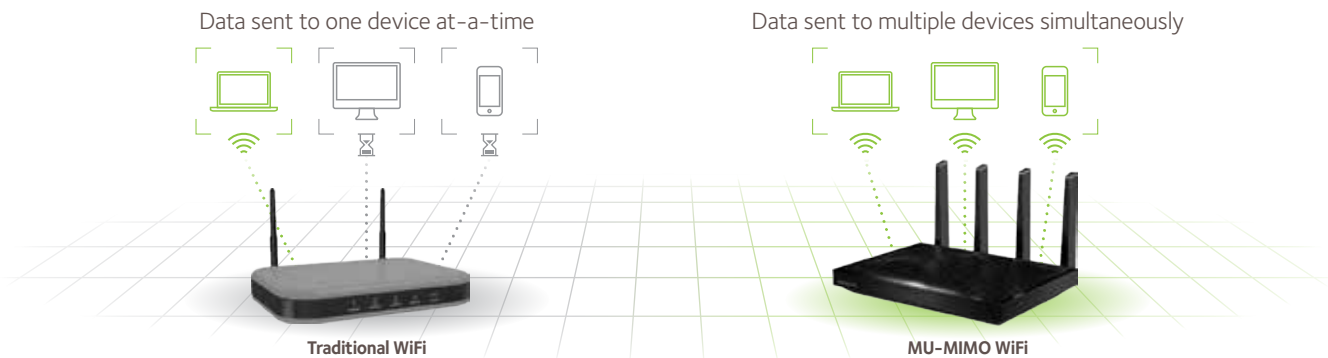

**ENHANCED PARENTAL CONTROLS**—Manage web site access by family member & device

**GUEST NETWORK ACCESS**—Separate & secure access for guests

**SECURE WiFi CONNECTIONS**—High level wireless security with WPA/WPA2

**PERSONAL FTP SERVER**—Customized free URL to create FTP server

**VPN SUPPORT**—OpenVPN Connect app on iOS and Android® allows remote secure access to the home network

### Multi-User MIMO (MU-MIMO<sup>†</sup>)

Using Multi-User MIMO technology, NETGEAR routers can stream data to multiple devices simultaneously. With MU-MIMO, your WiFi network can deliver faster throughput to every MU-MIMO connected device. That means faster downloads and smoother streaming for your devices.

### Enjoy simultaneous streaming with MU-MIMO

<sup>††</sup> MU-MIMO capability requires both router and client device to support MU-MIMO.