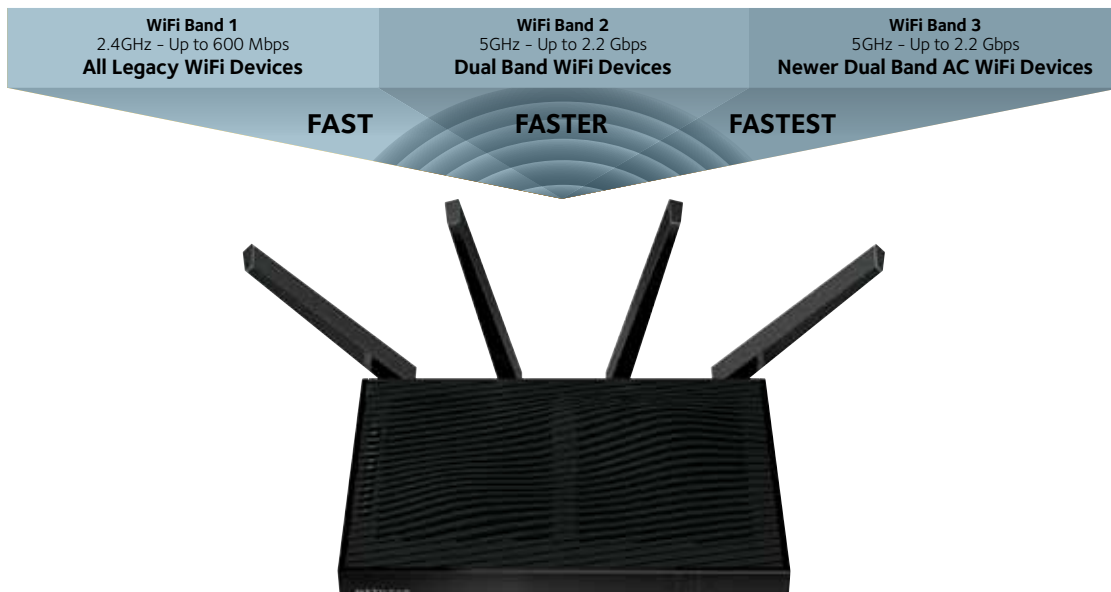

Tri-Band WiFi provides 3 dedicated WiFi Bands